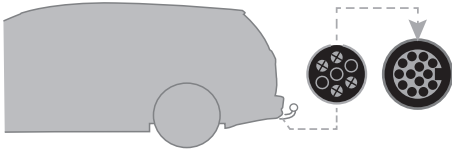

9906

**7-zu-13 pol Adapter
7-to-13 pin Adapter**

9907

**13-zu-7 pol Adapter
13-to-7 pin Adapter**