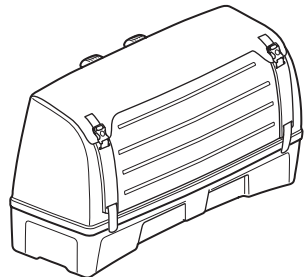

9173 Transportrad
Transport wheel

9171 BackSpace Box