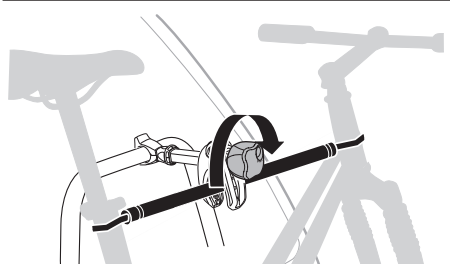

982

Rahmenadapter
Bike Frame Adapter