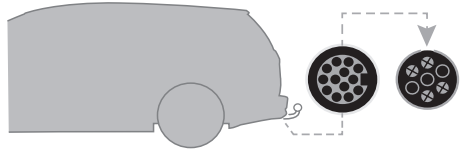

9906

**7-zu-13 pol Adapter
7-to-13 pin Adapter**

9907

**13-zu-7 pol Adapter
13-to-7 pin Adapter**

9173

**Transportrad
Transport wheel**

9171

BackSpace Box

9762

**Neutrales Kennzeichen
Temporary registration plate**

9904

**3. Bremsleuchte 13-pin
3rd Brake-light 13-pin**

Thule One-Key System

544 (x4)

596 (x6)

588 (x8)

452 (x12)