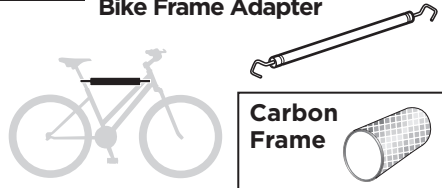

982

Rahmenadapter
Bike Frame Adapter